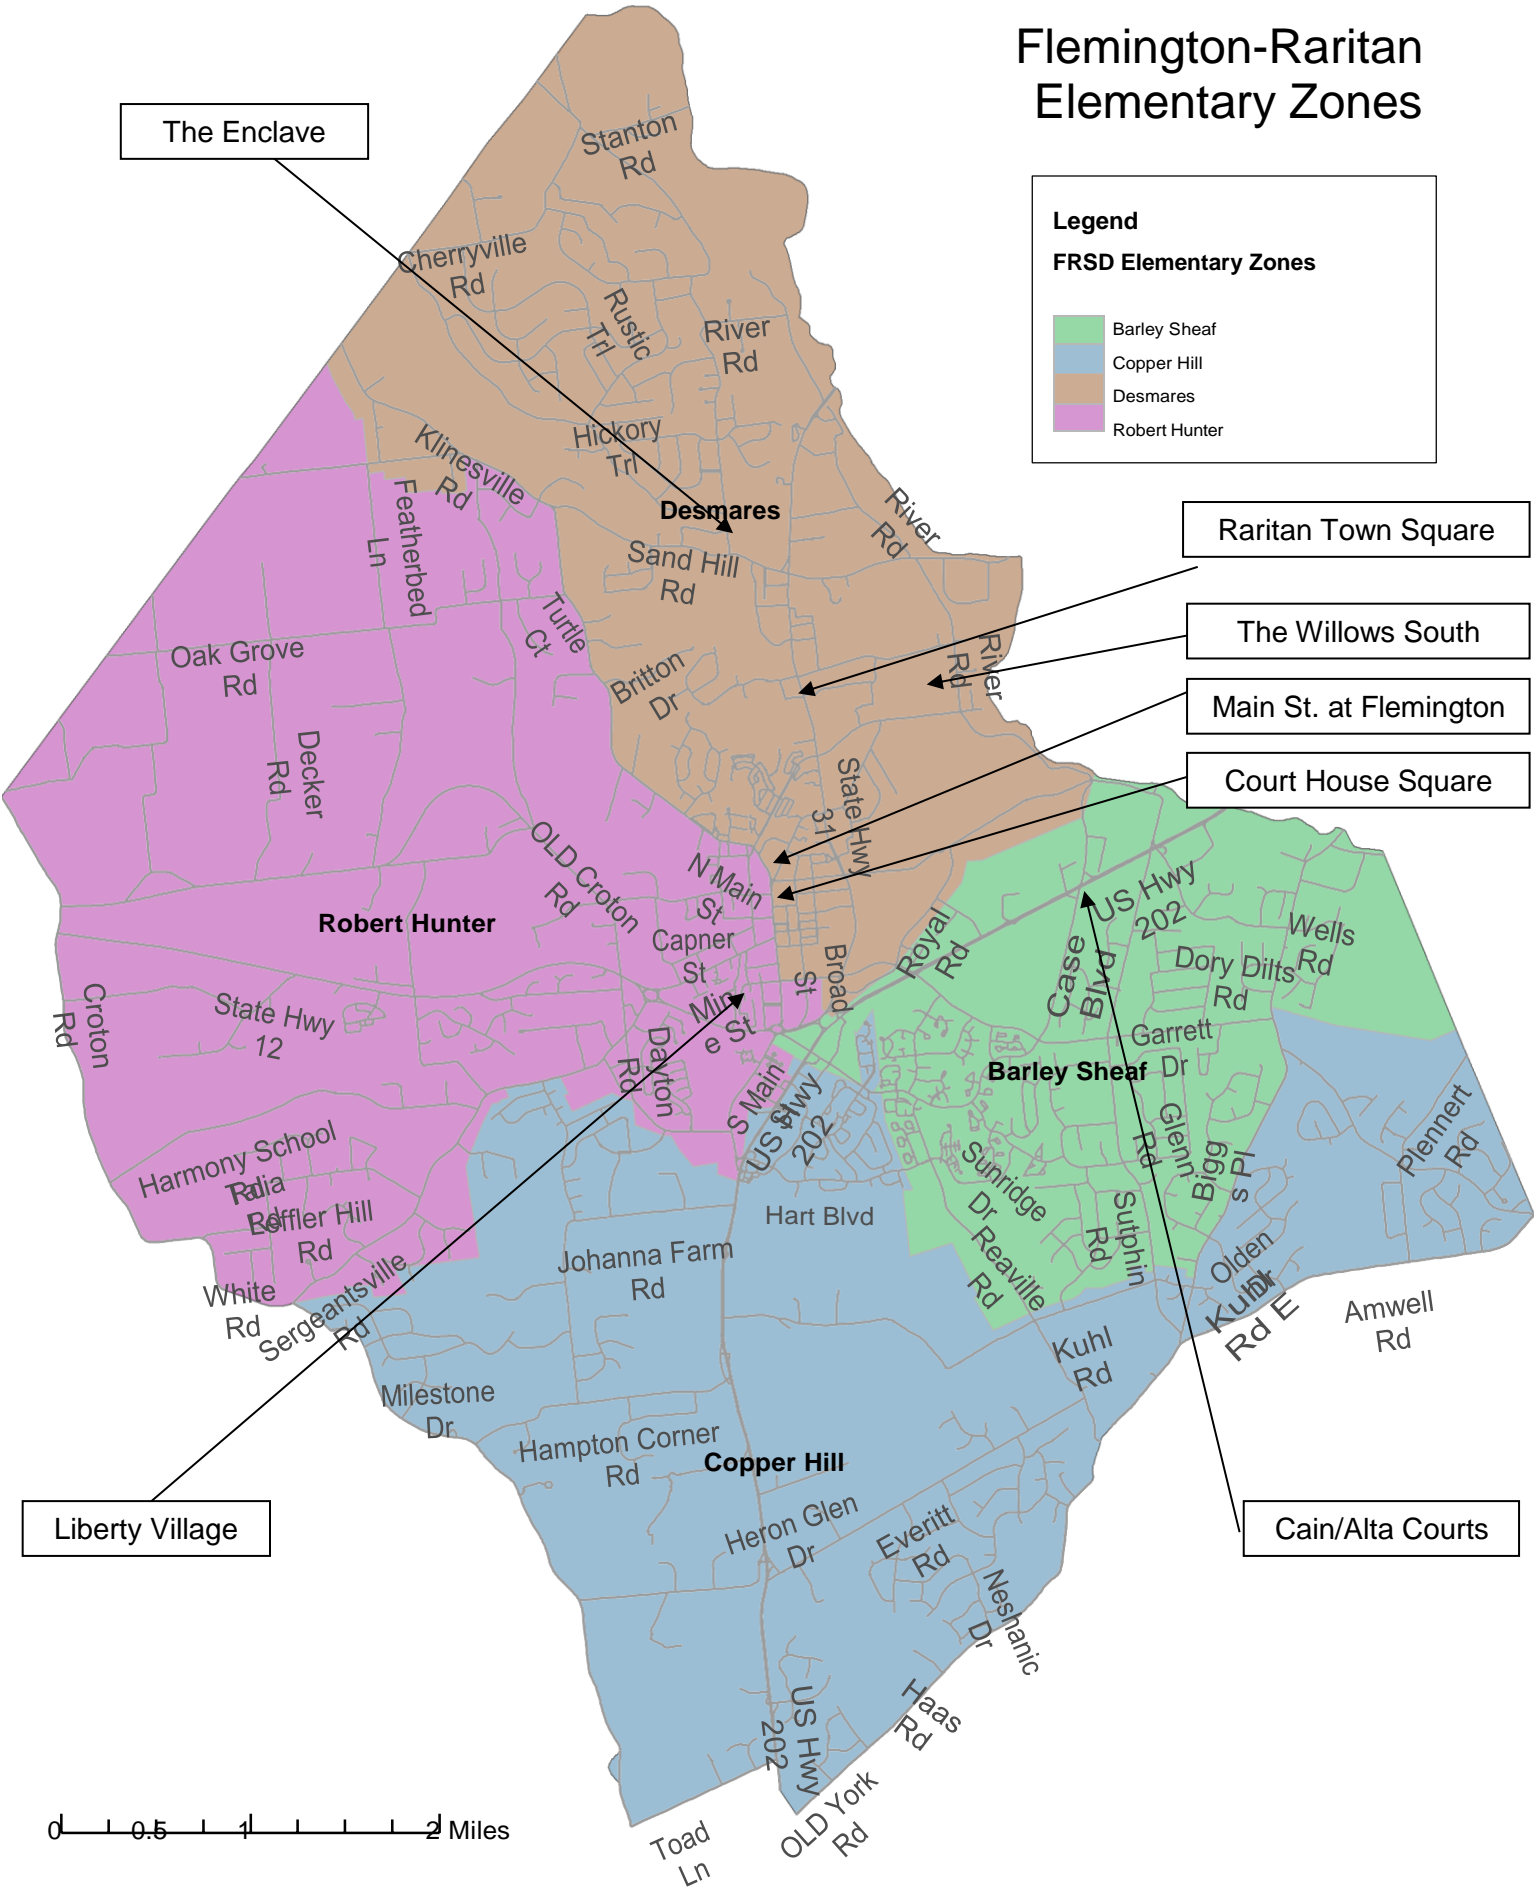

Flemington-Raritan Elementary Zones

Legend

FRSD Elementary Zones

- Barley Sheaf
- Copper Hill
- Desmares
- Robert Hunter

0 0.5 1 2 Miles