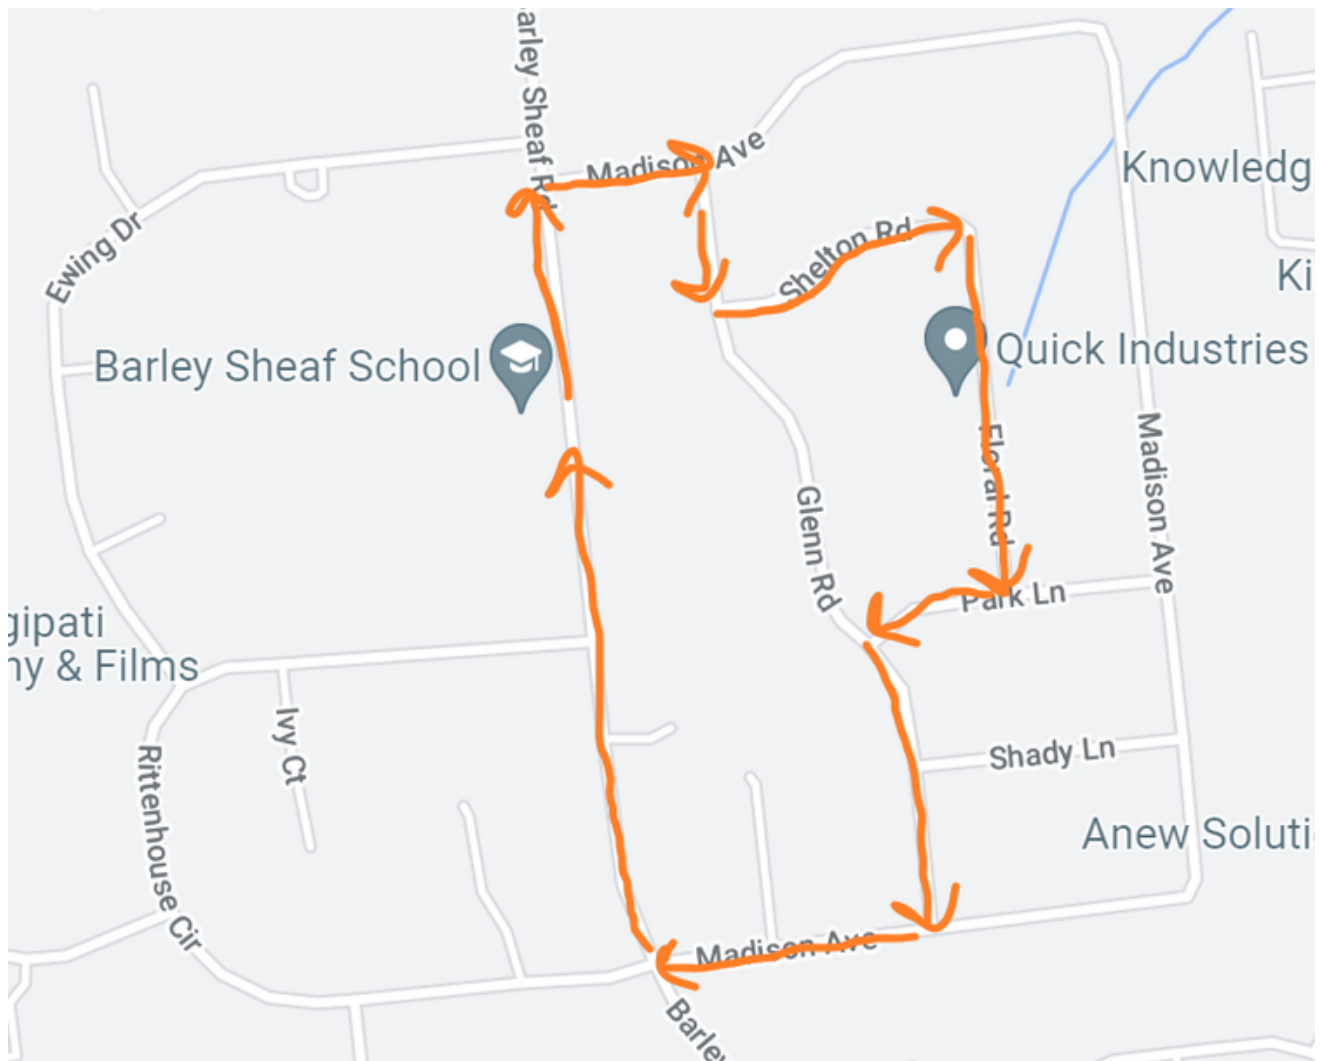

WALK TO SCHOOL DAY!

MADISON ROUTE 1

Teachers will leave school and turn left onto Barley Sheaf Road. Then they will turn right onto Madison Avenue and follow Madison Avenue until it meets back with Barley Sheaf Road.

WALK TO SCHOOL DAY!

MADISON ROUTE 2

Teachers will leave school and turn left onto Barley Sheaf Road. Then turn right onto Madison Avenue. Then a right onto Glenn Road and the first left onto Shelton Road and follow along Floral Road. Next, turn right onto Park Lane and left onto Glenn Road. Then turn left onto Glenn passing Shady Lane and turning right onto Madison Avenue back to Barley Sheaf Road.

WALK TO SCHOOL DAY!

TWIN POINTE ROUTE

Teachers will leave school and turn right onto Barley Sheaf Road, then turn right onto the second Rittenhouse Circle. Then turn left onto Sutphin Road, turn left onto Twin Pointe Road, and left onto Johnston Drive passing Evergreen Road and Hardy Drive. Turn left onto Skyline Drive and then left onto Johnston Drive back to Sutphin. Turn left onto Sutphin and continue back to Rittenhouse Circle and back to Barley Sheaf Road.

WALK TO SCHOOL DAY!

SUNRIDGE ROUTE

Teachers will turn left onto Barley Sheaf Road and then left onto Ewing Drive and take the path to Redwood Terrace near Mulberry Lane. Follow Redwood Terrace, passing Chestnut Trail and turn left onto Aspen Lane and then left onto Sunridge Drive. Follow Sunridge Drive to Rittenhouse Circle and turn left. Follow past Ivy Court to Barley Sheaf Road and turn left to the school.