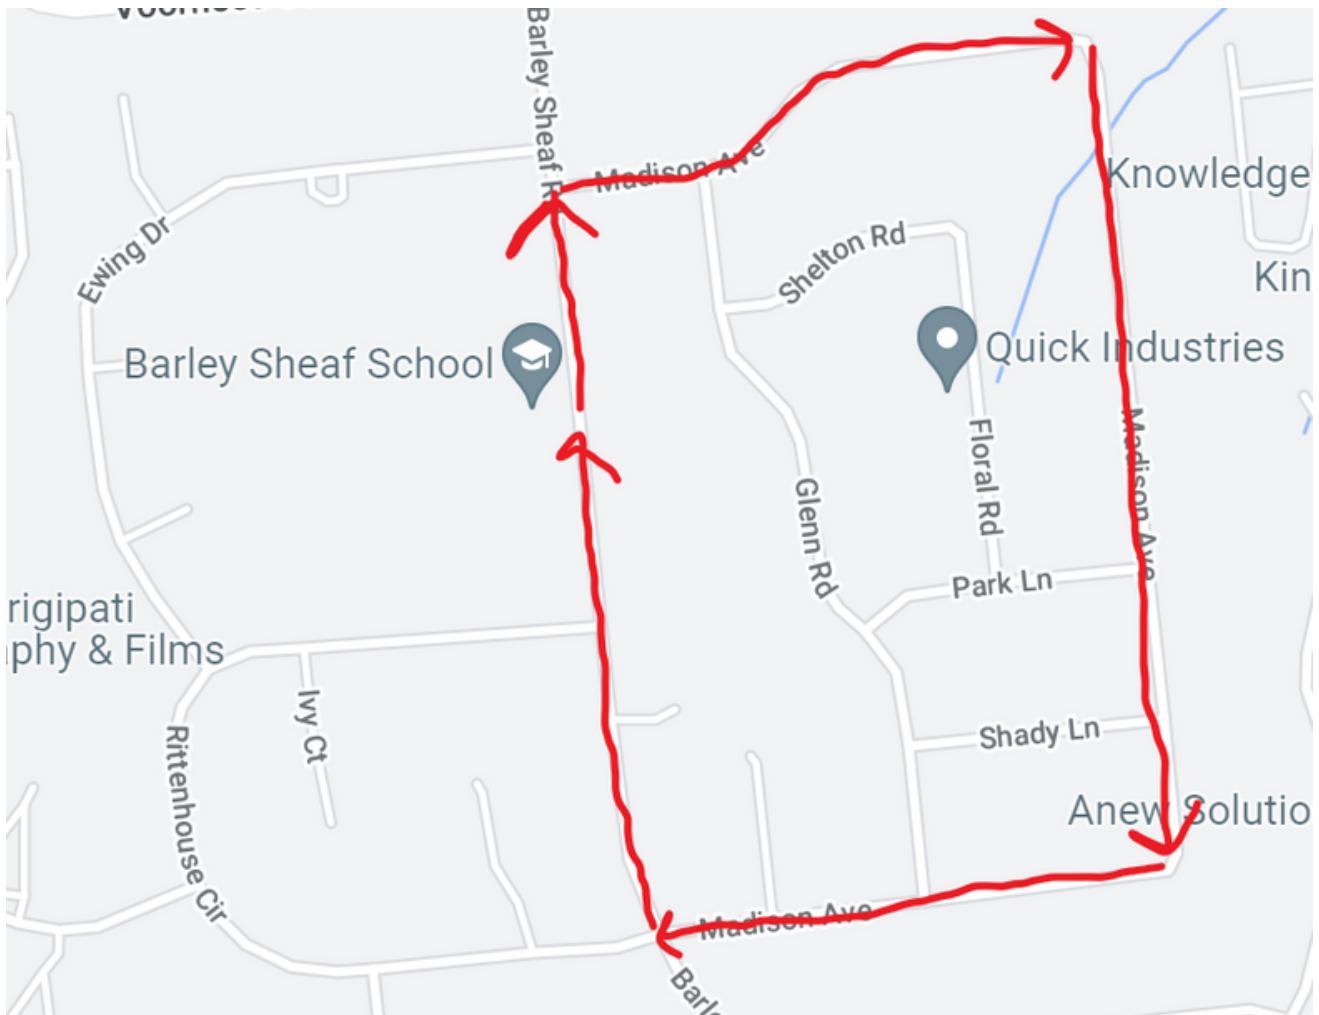

WALK TO SCHOOL DAY!

MADISON ROUTE 1

Teachers will leave school and turn left onto Barley Sheaf Road. Then they will turn right onto Madison Avenue and follow Madison Avenue until it meets back with Barley Sheaf Road.

WALK TO SCHOOL DAY!

MADISON ROUTE 2

Teachers will leave school and turn left onto Barley Sheaf Road. Then turn right onto Madison Avenue. Then a right onto Glenn Road and the first left onto Shelton Road and follow along Floral Road. Next, turn right onto Park Lane and left onto Glenn Road. Then turn left onto Glenn passing Shady Lane and turning right onto Madison Avenue back to Barley Sheaf Road.

WALK TO SCHOOL DAY!

TWIN POINTE ROUTE

Teachers will leave school and turn right onto Barley Sheaf Road, then turn right onto the second Rittenhouse Circle. Then turn left onto Sutphin Road, turn left onto Twin Pointe Road, and left onto Johnston Drive passing Evergreen Road and Hardy Drive. Turn left onto Skyline Drive and then left onto Johnston Drive back to Sutphin. Turn left onto Sutphin and continue back to Rittenhouse Circle and back to Barley Sheaf Road.

WALK TO SCHOOL DAY!

SUNRIDGE ROUTE

Teachers will turn left onto Barley Sheaf Road and then left onto Ewing Drive and take the path to Redwood Terrace near Mulberry Lane. Follow Redwood Terrace, passing Chestnut Trail and turn left onto Aspen Lane and then left onto Sunridge Drive. Follow Sunridge Drive to Rittenhouse Circle and turn left. Follow past Ivy Court to Barley Sheaf Road and turn left to the school.