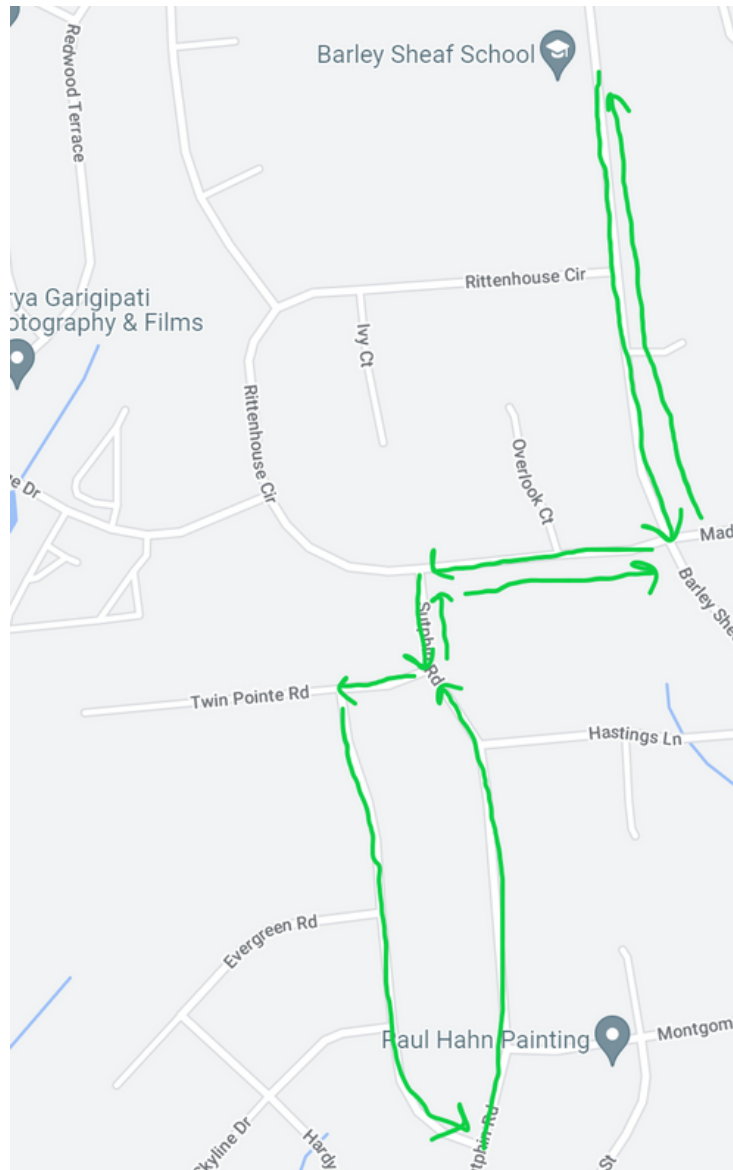

WALK TO SCHOOL DAY!

MADISON ROUTE 1

Teachers will leave school and turn left onto Barley Sheaf Road. Then they will turn right onto Madison Avenue and follow Madison Avenue until it meets back with Barley Sheaf Road.

WALK TO SCHOOL DAY!

MADISON ROUTE 2

Teachers will leave school and turn left onto Barley Sheaf Road. Then turn right onto Madison Avenue. Then a right onto Glenn Road and the first left onto Shelton Road and follow along Floral Road. Next, turn right onto Park Lane and left onto Glenn Road. Then turn left onto Glenn passing Shady Lane and turning right onto Madison Avenue back to Barley Sheaf Road.

WALK TO SCHOOL DAY!

TWIN POINTE ROUTE

Teachers will leave school and turn right onto Barley Sheaf Road, then turn right onto the second Rittenhouse Circle. Then turn left onto Sutphin Road, turn left onto Twin Pointe Road, and left onto Johnston Drive passing Evergreen Road and Hardy Drive. Turn left onto Skyline Drive and then left onto Johnston Drive back to Sutphin. Turn left onto Sutphin and continue back to Rittenhouse Circle and back to Barley Sheaf Road.

WALK TO SCHOOL DAY!

SUNRIDGE ROUTE

Teachers will turn left onto Barley Sheaf Road and then left onto Ewing Drive and take the path to Redwood Terrace near Mulberry Lane. Follow Redwood Terrace, passing Chestnut Trail and turn left onto Aspen Lane and then left onto Sunridge Drive. Follow Sunridge Drive to Rittenhouse Circle and turn left. Follow past Ivy Court to Barley Sheaf Road and turn left to the school.