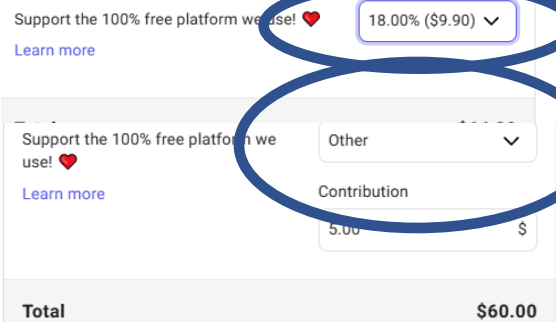

Zeffy PARENT REMINDER

Just a reminder regarding Zeffy, this site does NOT charge us any fees to use their service; however, they do try to ask you for a **donation** to help offset their costs, which appears at the checkout line, which if you're able to support from time to time is much appreciated.